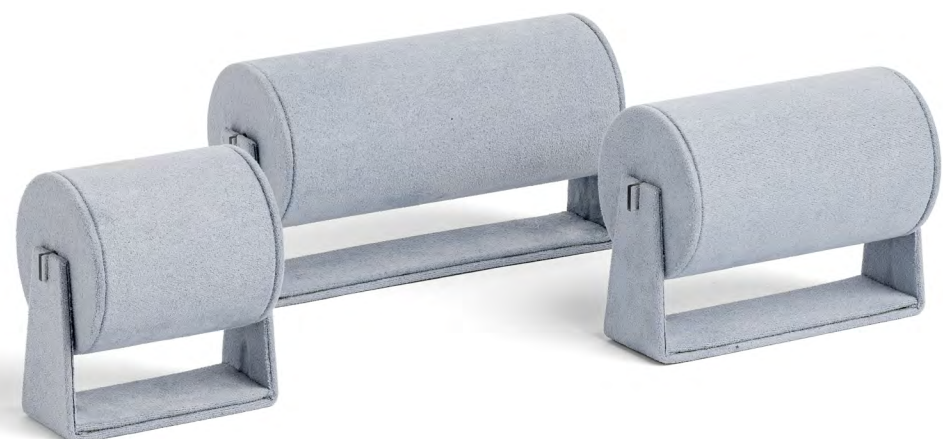

EP110-001: cilindro bracciali ø5cm (L6,5xH7cm)
bracelet cylinder ø5cm (L6,5xH7cm)

EP110-002: cilindro bracciali ø5cm (L9,5xH7cm)
bracelet cylinder ø5cm (L9,5xH7cm)

EP110-003: cilindro bracciali ø5cm (L12,5xH7cm)
bracelet cylinder ø5cm (L12,5xH7cm)