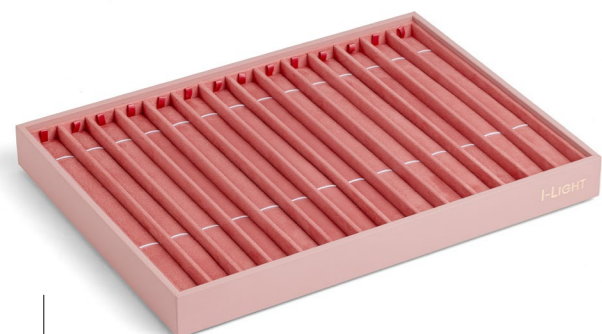

Dim int. 24x34xH4,5cm

VI004-040

Vassoio con spazi e cilindri per anelli
Tray with spaces and rings cylinder

Dim int. 24x34xH4,5cm

VI004-015

Vassoio 10 spazi - PAD NON INCLUSI

Tray with 10 spaces - PAD NOT INCLUDED

Dim int. 24x34xH5,5cm

COMPLETA AGGIUNGENDO I PAD - COMPLETE BY ADDING PADS

CI004-021
Elastici per bracciale
Elastics for bracelet

VI004-016

Vassoio 14 spazi - PAD NON INCLUSI

Tray with 14 spaces - PAD NOT INCLUDED