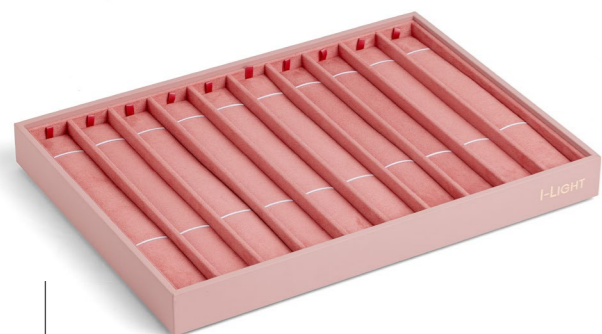

VI004-039

Vassoio 140 tagli per anelli
Tray with 140 ring cuts

Dim int. 24x34xH4,5cm

VI004-011

Vassoio 33 linguette per anelli
Tray with 33 rings tongue

Dim int. 24x34xH4,5cm

VI004-012

Vassoio strisce per anelli
Tray with rings stripes

Dim int. 24x34xH4,5cm

VI004-040

Vassoio con spazi e cilindri per anelli
Tray with spaces and rings cylinder

Dim int. 24x34xH4,5cm

VI004-015

Vassoio 10 spazi - PAD NON INCLUSI

Tray with 10 spaces - PAD NOT INCLUDED