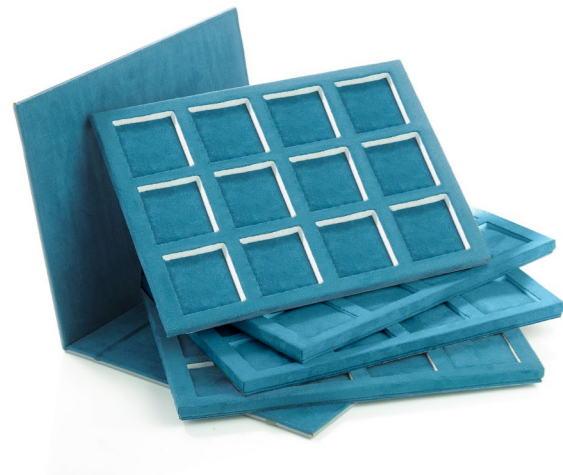

CA001-006

Cartella per 4 schede asportabili - PAD NON INCLUSI
Book folder with 4 asportable pads - LITTLE PAD NOT INCLUDED

Chiusura con elastico - Elastic closure

Dim 24x34cm

CA001-009

Cartella per 4 schede asportabili - PAD NON INCLUSI
Book folder with 4 asportable pads - LITTLE PAD NOT INCLUDED

Chiusura con elastico - Elastic closure

Dim 24x42cm