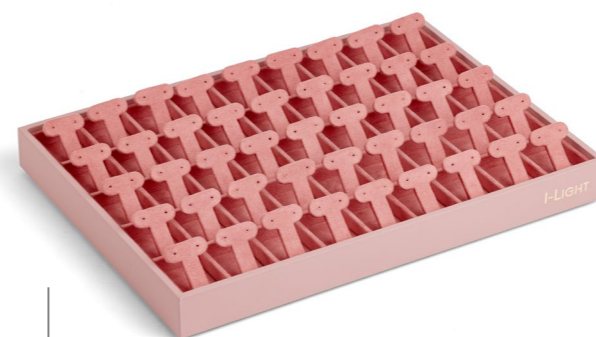

CI004-010
Flap per orecchini e tagli collana
Necklace cuts + earrings flap

CI004-011
Striscia fori orecchini e tagli collana
Necklace cuts + earrings strip

VI004-010

Vassoio 45 caselle - PAD NON INCLUSI

Tray with 45 squares - PAD NOT INCLUDED

Dim int. 24x34xH3,5cm

COMPLETA AGGIUNGENDO I PAD - COMPLETE BY ADDING PADS