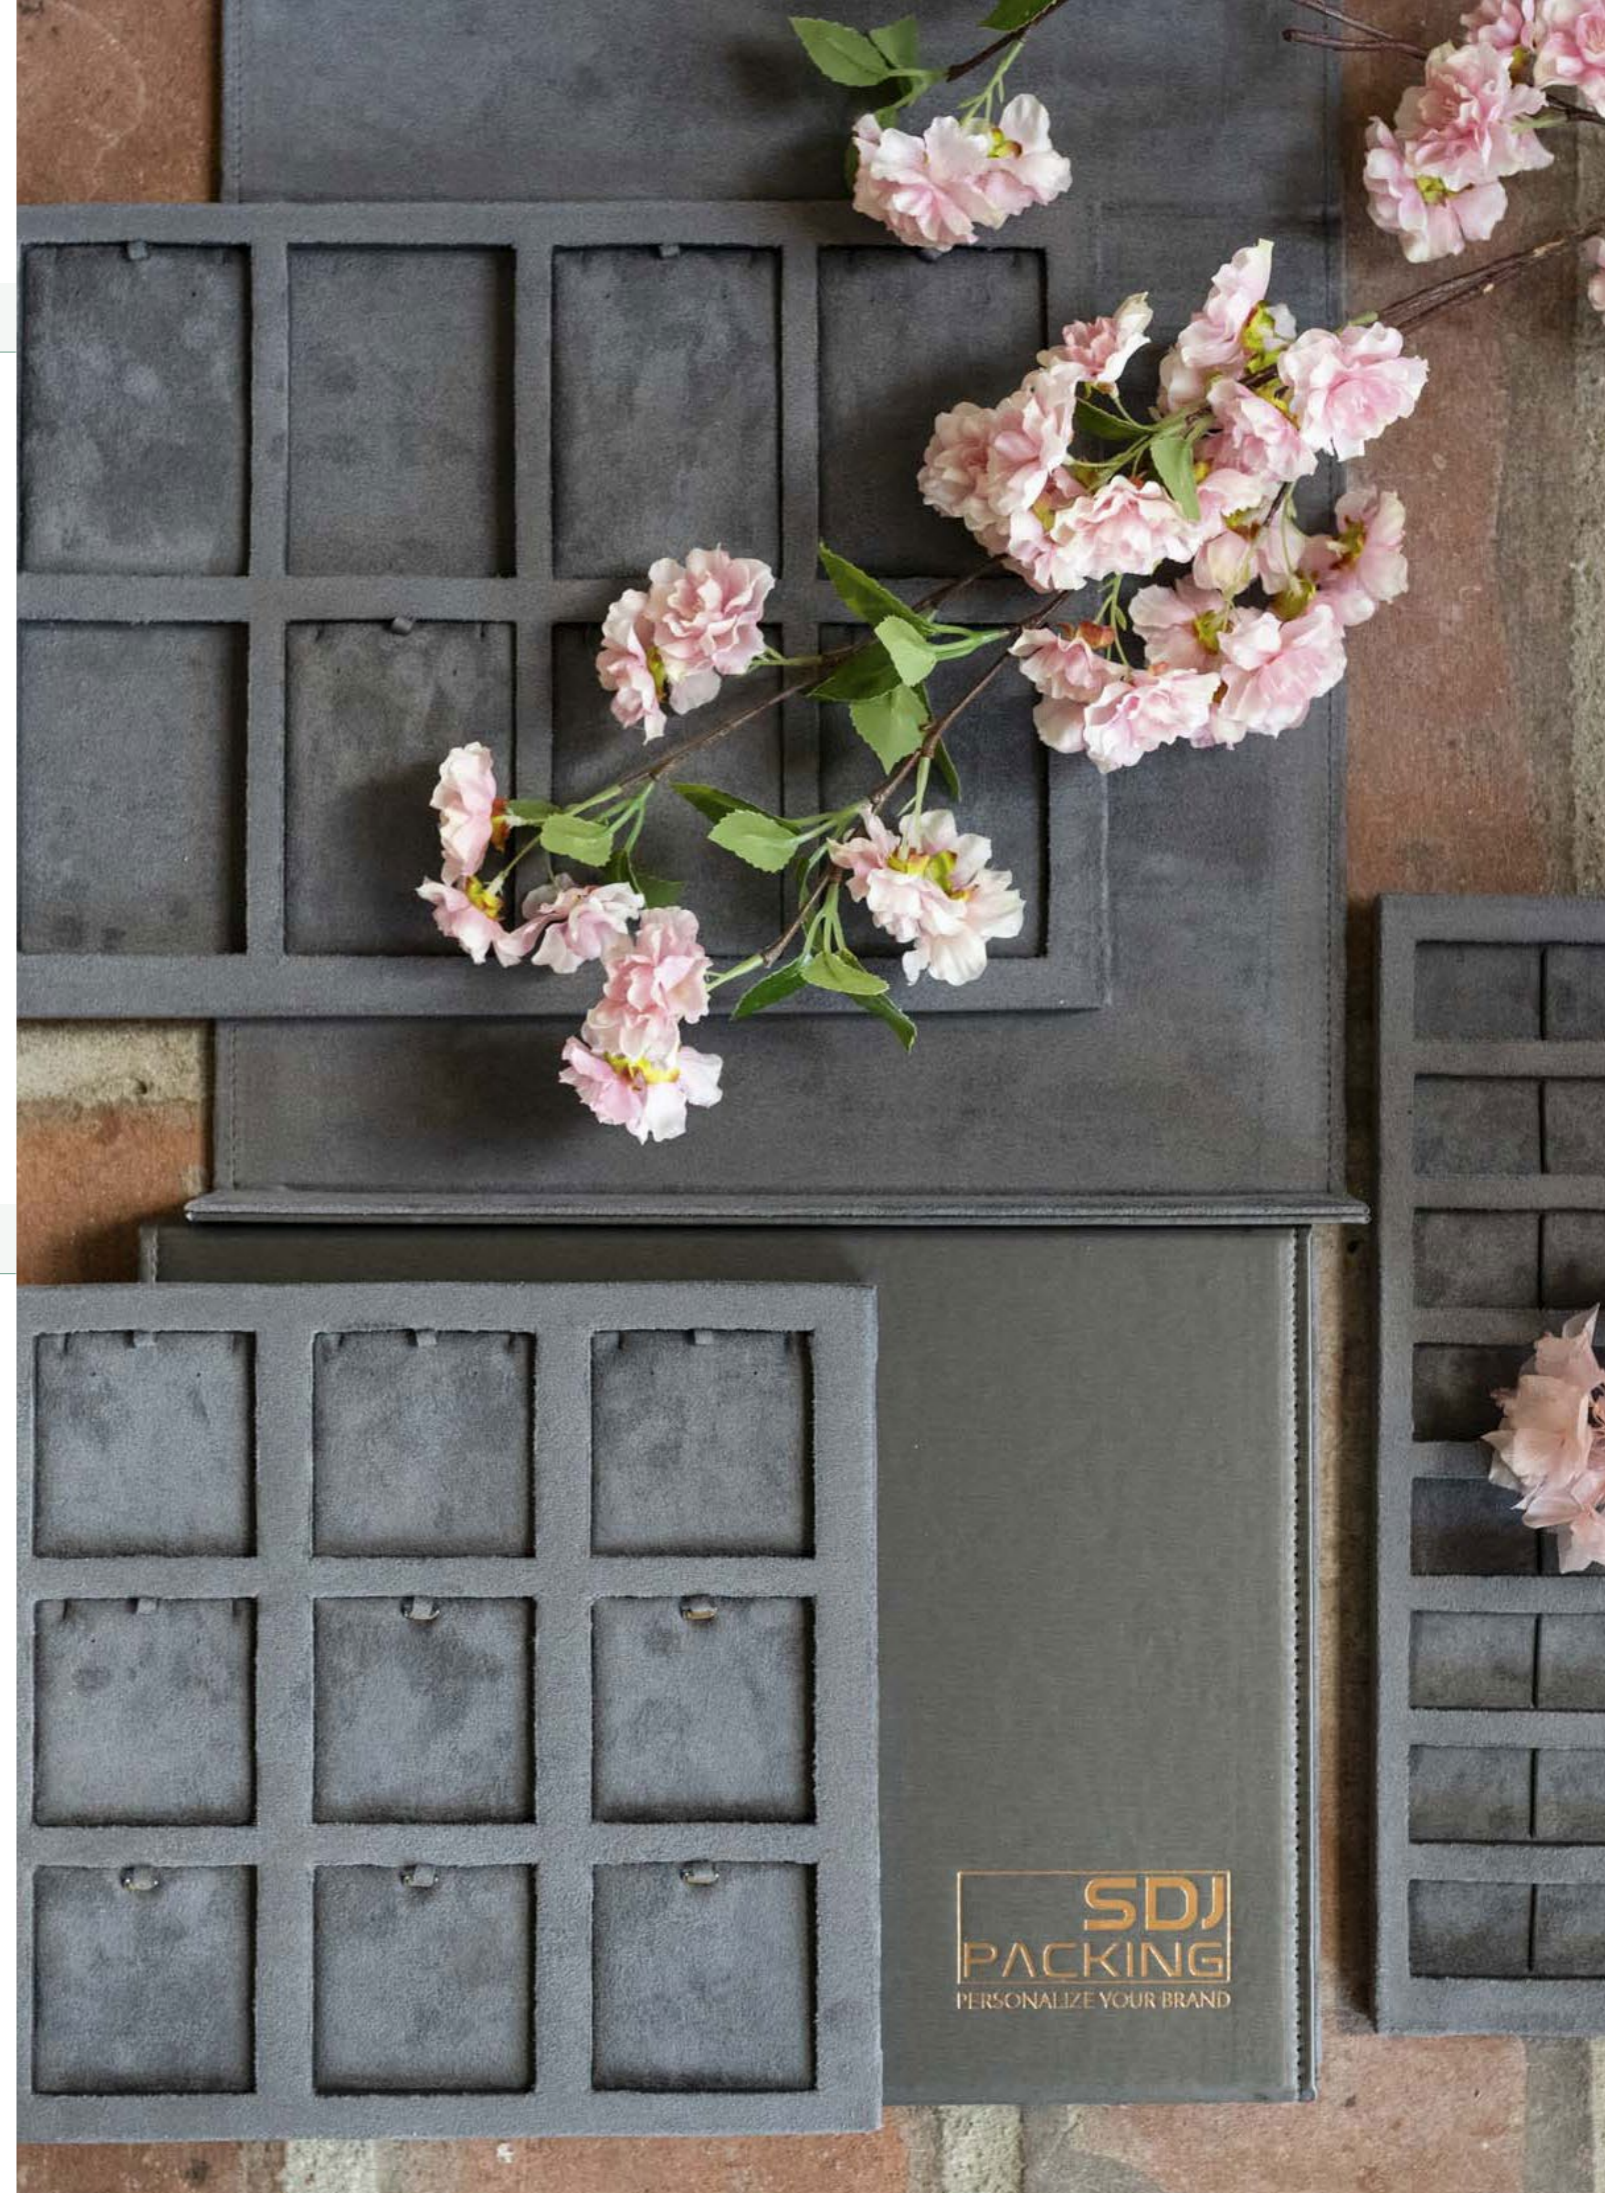

CA002-004

Cartella per 2 schede asportabili - PAD NON INCLUSI
Book folder with 2 asportable pads - LITTLE PAD NOT INCLUDED

Chiusura con calamita - Magnet closure

Dim 24x34cm

CA002-005

Cartella per 3 schede asportabili - PAD NON INCLUSI
Book folder with 3 asportable pads - LITTLE PAD NOT INCLUDED

Chiusura con calamita - Magnet closure

Dim 24x34cm