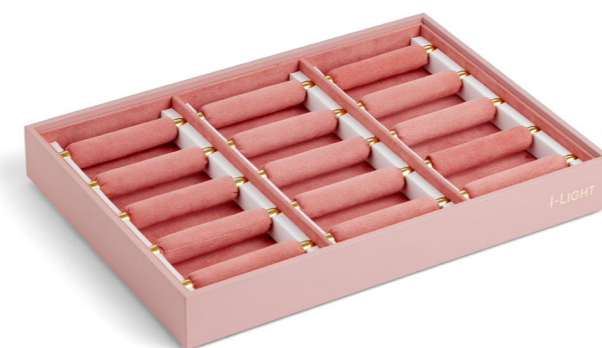

VI004-039

Vassoio 140 tagli per anelli
Tray with 140 ring cuts

Dim int. 24x34xH4,5cm

VI004-011

Vassoio 33 linguette per anelli
Tray with 33 rings tongue

Dim int. 24x34xH4,5cm

VI004-012

Vassoio strisce per anelli
Tray with rings stripes

Dim int. 24x34xH4,5cm

VI004-040

Vassoio con spazi e cilindri per anelli
Tray with spaces and rings cylinder

Dim int. 24x34xH4,5cm

VI004-015

Vassoio 10 spazi - PAD NON INCLUSI

Tray with 10 spaces - PAD NOT INCLUDED