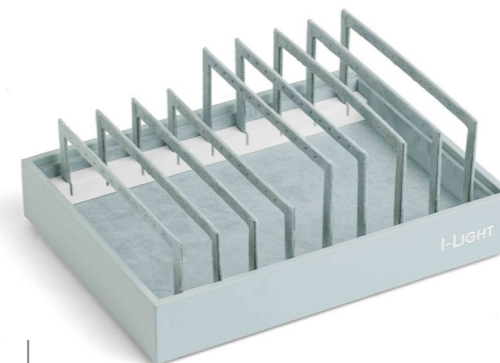

VI003-003

Coperchio
Cover

Dim int. 17x24xH2,5cm

VI003-001

Coperchio per vassoio VI003-002

Cover only for tray VI003-002

Dim int. 17x24xH6cm

VI003-002

Vassoio 9 tagli per ponte orecchini

Tray with 9 cuts for earrings "bridge"

Dim int. 17x24xH4,5cm

COMPLETA AGGIUNGENDO I PAD - COMPLETE BY ADDING PADS

CI003-001
Inserto ponte orecchini H 8cm
"Bridge" earrings insert H8cm