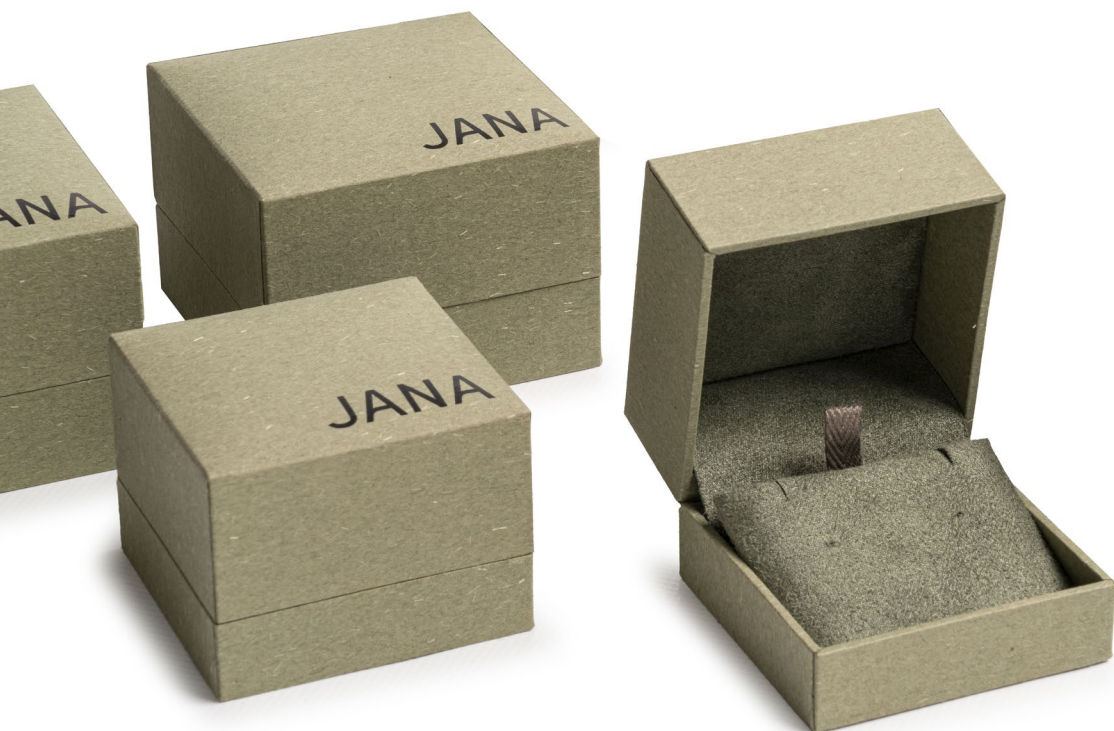

Jana

SIMPLE

BOX	PAD
BC103-001: 6x6xH4,5cm *	BP001-096/097
BC103-002: 7x7xH5cm *	BP001-098/099
BC103-003: 8x8xH4cm *	BP001-100/106
BC103-004: 9x9xH4cm *	BP001-101/102
BC103-005: 22x5,5xH2,5cm *	BP001-103
BC103-006: 9x9xH7,5cm *	BP001-104
BC103-007: 9x9xH7,5cm *	BP001-107
BC103-008: 19x19xH4,5cm *	BP001-105

* misura esterna - outside size